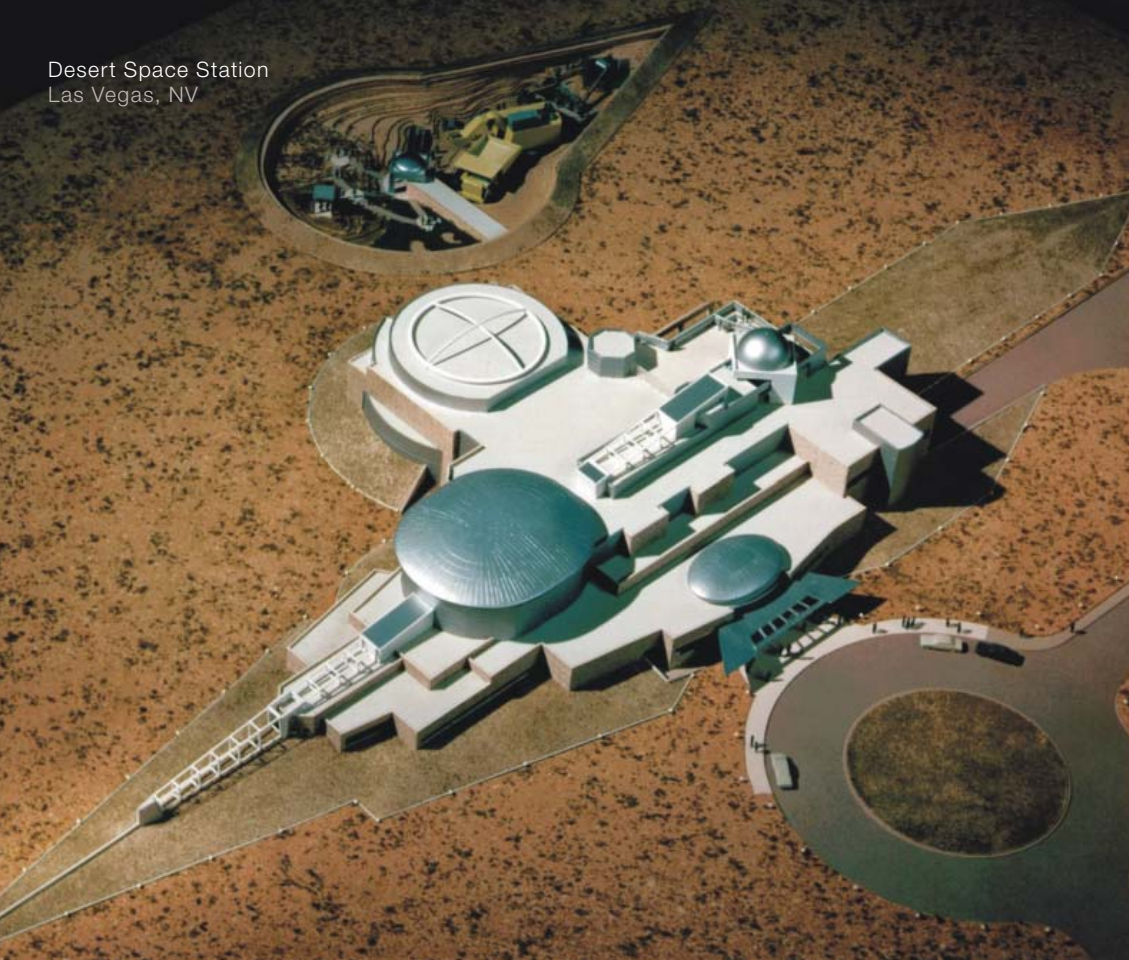

Desert Research Institute Southern Nevada, Phase I  
Las Vegas, NV

Nevada Power Company  
Las Vegas, NV

NEVADA POWER COMPANY

A large, modern, multi-story office building with a prominent cantilevered upper section. The words "NEVADA POWER COMPANY" are printed in large, dark, sans-serif capital letters across the side of the cantilevered part. The building is surrounded by landscaping, including several tall palm trees and various shrubs. In the foreground, there is a paved area with some small bushes and a concrete retaining wall. The sky is clear and blue.

Desert Space Station  
Las Vegas, NV

Las Vegas City Hall East Tower  
Las Vegas, NV

UNLV International Gaming Institute  
Las Vegas, NV